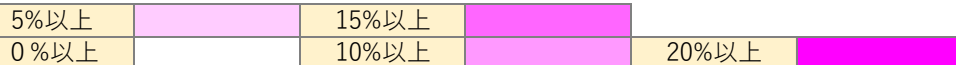

C局

C局	月	火	水	木	金	土	日
05:00	1.0%	1.7%	0.0%	0.7%	0.0%	0.0%	1.5%
06:00	0.7%	0.7%	0.5%	0.7%	0.4%	0.2%	0.3%
07:00	1.0%	0.5%	1.0%	0.9%	0.9%	0.6%	0.5%
08:00	0.7%	0.5%	0.9%	0.7%	0.8%	0.8%	2.0%
09:00	1.1%	1.0%	1.4%	1.3%	1.1%	1.8%	2.5%
10:00	1.3%	1.2%	1.8%	1.8%	1.0%	1.4%	2.5%
11:00	1.2%	0.5%	1.4%	1.0%	0.4%	1.4%	3.0%
12:00	0.2%	0.2%	0.4%	0.2%	0.2%	1.0%	2.8%
13:00	0.0%	0.0%	0.4%	0.0%	0.4%	1.2%	1.6%
14:00	0.0%	0.0%	0.3%	0.3%	0.2%	1.1%	3.2%
15:00	0.1%	0.0%	0.3%	0.1%	0.1%	1.2%	2.3%
16:00	0.1%	0.2%	0.0%	0.0%	0.1%	2.0%	2.3%
17:00	0.2%	0.5%	0.3%	0.1%	0.3%	2.4%	1.6%
18:00	1.2%	1.1%	0.9%	1.2%	1.1%	2.6%	5.7%
19:00	2.7%	4.9%	2.7%	1.7%	3.1%	2.3%	2.2%
20:00	2.6%	4.9%	2.3%	2.2%	4.1%	1.9%	1.3%
21:00	1.8%	2.6%	0.4%	1.0%	4.9%	1.9%	1.4%
22:00	0.8%	1.7%	0.8%	0.9%	2.2%	2.3%	3.3%
23:00	0.7%	2.8%	1.1%	1.4%	1.9%	2.8%	6.6%
24:00	0.8%	3.3%	0.8%	4.1%	2.1%	3.4%	10.4%
25:00	2.0%	5.3%	0.8%	6.5%	0.8%	4.7%	15.9%

※ビデオリサーチデータを元に独自に加工
※データの集計期間は2023/4/3（月）～2024/3/31（日）