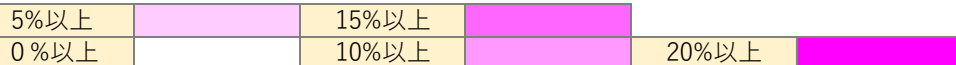

C局

C局	月	火	水	木	金	土	日
05:00	0.0%	1.3%	1.1%	1.1%	1.0%	4.5%	20.3%
06:00	3.8%	3.2%	3.1%	3.5%	3.5%	6.8%	12.0%
07:00	2.4%	1.6%	2.8%	2.4%	2.3%	7.7%	9.6%
08:00	1.0%	1.0%	0.7%	1.2%	0.9%	7.2%	10.3%
09:00	1.4%	1.3%	1.5%	0.6%	0.9%	6.9%	11.6%
10:00	3.0%	1.9%	2.7%	0.5%	1.2%	7.8%	5.7%
11:00	1.8%	0.7%	1.4%	0.8%	2.3%	4.8%	4.2%
12:00	0.6%	0.6%	0.9%	0.9%	1.0%	5.3%	2.6%
13:00	0.9%	0.9%	0.3%	0.9%	0.3%	3.4%	5.1%
14:00	2.2%	1.2%	2.5%	1.9%	1.0%	3.1%	6.0%
15:00	1.9%	1.6%	2.8%	1.9%	1.2%	3.3%	5.9%
16:00	1.7%	1.6%	2.8%	1.7%	1.0%	5.4%	5.9%
17:00	1.9%	0.8%	2.2%	1.4%	1.0%	7.2%	5.0%
18:00	3.4%	2.0%	2.8%	2.9%	2.7%	4.1%	9.0%
19:00	7.0%	6.1%	5.5%	5.2%	5.3%	5.2%	5.2%
20:00	6.7%	7.6%	6.1%	6.1%	8.7%	4.8%	3.2%
21:00	7.1%	9.6%	4.7%	8.6%	10.3%	5.5%	4.1%
22:00	5.5%	5.4%	3.4%	5.5%	4.7%	7.0%	4.6%
23:00	7.5%	10.8%	7.8%	12.0%	7.4%	10.5%	8.6%
24:00	9.0%	14.2%	9.0%	14.9%	13.5%	15.4%	11.8%
25:00	7.5%	10.8%	5.2%	9.0%	10.3%	12.6%	6.4%

※ビデオリサーチデータを元に独自に加工
※データの集計期間は2023/4/3（月）～2024/3/31（日）