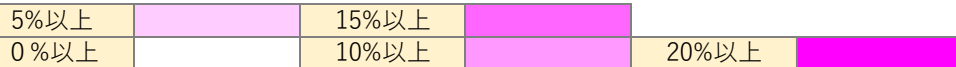

C局

C局	月	火	水	木	金	土	日
05:00	6.6%	8.5%	7.4%	9.9%	7.7%	12.3%	12.3%
06:00	14.8%	17.8%	15.2%	15.9%	14.8%	17.3%	16.7%
07:00	14.1%	12.9%	12.3%	12.2%	9.6%	13.2%	15.7%
08:00	7.9%	7.7%	8.2%	8.1%	7.9%	8.4%	11.0%
09:00	7.6%	8.7%	8.2%	8.7%	7.8%	7.4%	8.8%
10:00	7.7%	9.9%	8.9%	8.4%	6.5%	7.2%	5.0%
11:00	5.9%	6.1%	6.8%	6.6%	5.5%	7.0%	6.7%
12:00	7.8%	7.1%	7.9%	6.5%	7.8%	10.4%	5.1%
13:00	2.6%	2.3%	2.5%	2.3%	2.2%	6.2%	5.6%
14:00	1.6%	1.5%	1.6%	1.5%	1.9%	4.5%	7.0%
15:00	1.9%	1.9%	2.2%	1.7%	2.0%	5.5%	6.5%
16:00	3.2%	2.5%	3.2%	1.9%	2.4%	5.6%	7.4%
17:00	4.8%	5.7%	5.7%	4.9%	5.0%	5.3%	7.7%
18:00	8.4%	8.5%	7.8%	7.7%	8.0%	5.4%	8.1%
19:00	11.8%	8.9%	6.5%	8.8%	7.8%	7.5%	6.9%
20:00	10.7%	9.0%	7.0%	8.3%	8.6%	9.6%	5.4%
21:00	8.6%	6.8%	6.4%	7.5%	8.2%	9.6%	8.4%
22:00	10.8%	10.1%	10.8%	8.8%	9.6%	10.5%	9.6%
23:00	11.5%	12.6%	16.1%	13.2%	12.8%	11.4%	7.8%
24:00	11.8%	11.7%	19.0%	9.9%	13.8%	9.9%	8.3%
25:00	13.2%	23.7%	31.0%	17.5%	14.8%	17.8%	9.9%

※ビデオサーチデータを元に独自に加工
※データの集計期間は2023/4/3(月)～2024/3/31(日)